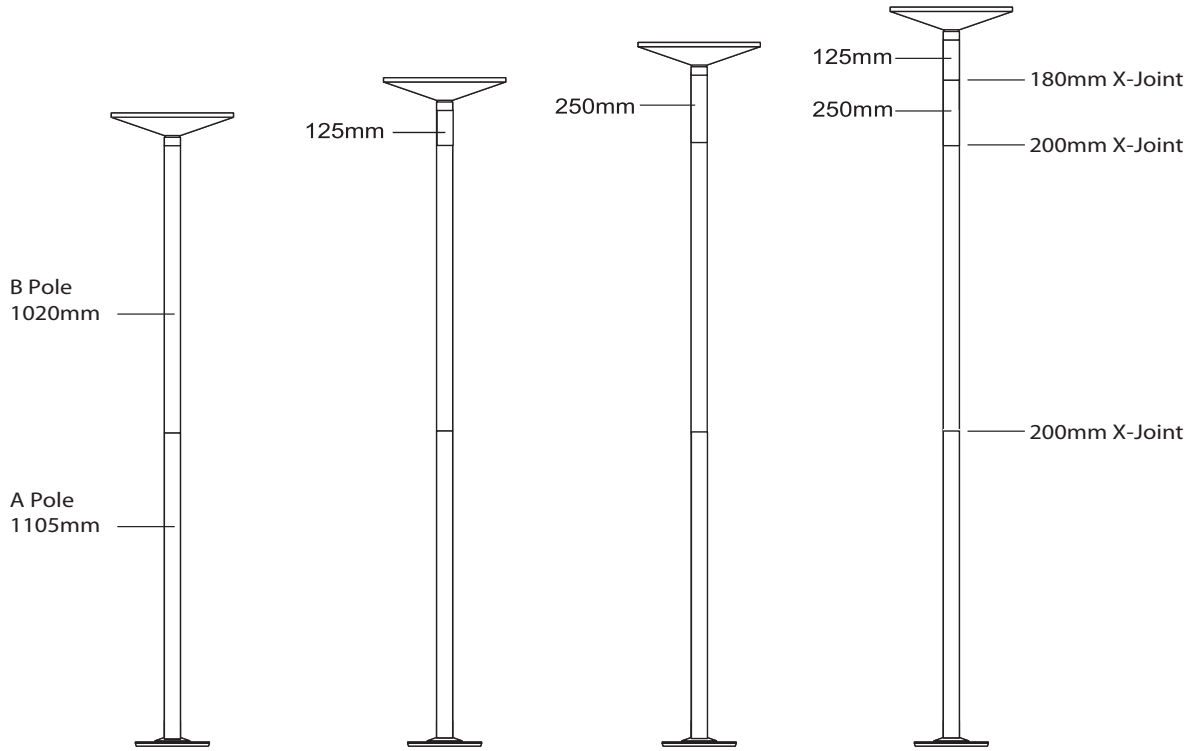

X-POLE®

LEADERS IN DANCE POLE TECHNOLOGY

2235-2375mm

88"-93.5"

7ft 4" - 7ft 9"

2360-2500mm

93"-98.5"

7ft 9" - 8ft 2"

2485-2620mm

98"-103.25"

8ft 2" - 8ft 7"

2610-2745mm

102.75"-108"

8ft 6" - 9ft

2735-2870mm
107.75"-113"

9ft - 9ft.5"

2860-2995mm
112.5"-118"

9ft.5" - 9ft.10"

2985-3120mm
117.5"-123"

9ft.10" - 10ft.3"

2985-3120mm
117.5"-123"

9ft.10" - 10ft.3"

3110-3245mm
122.5"-127.8"

10ft.3" - 10ft.7"

3235-3370mm
127.4"-132.7"

10ft.7" - 11ft

3235-3370mm
127.4"-132.7"

10ft.8" - 11ft

Size achievable with 125mm & 250mm extensions that are included with standard pole set

*With optional extension purchased separately