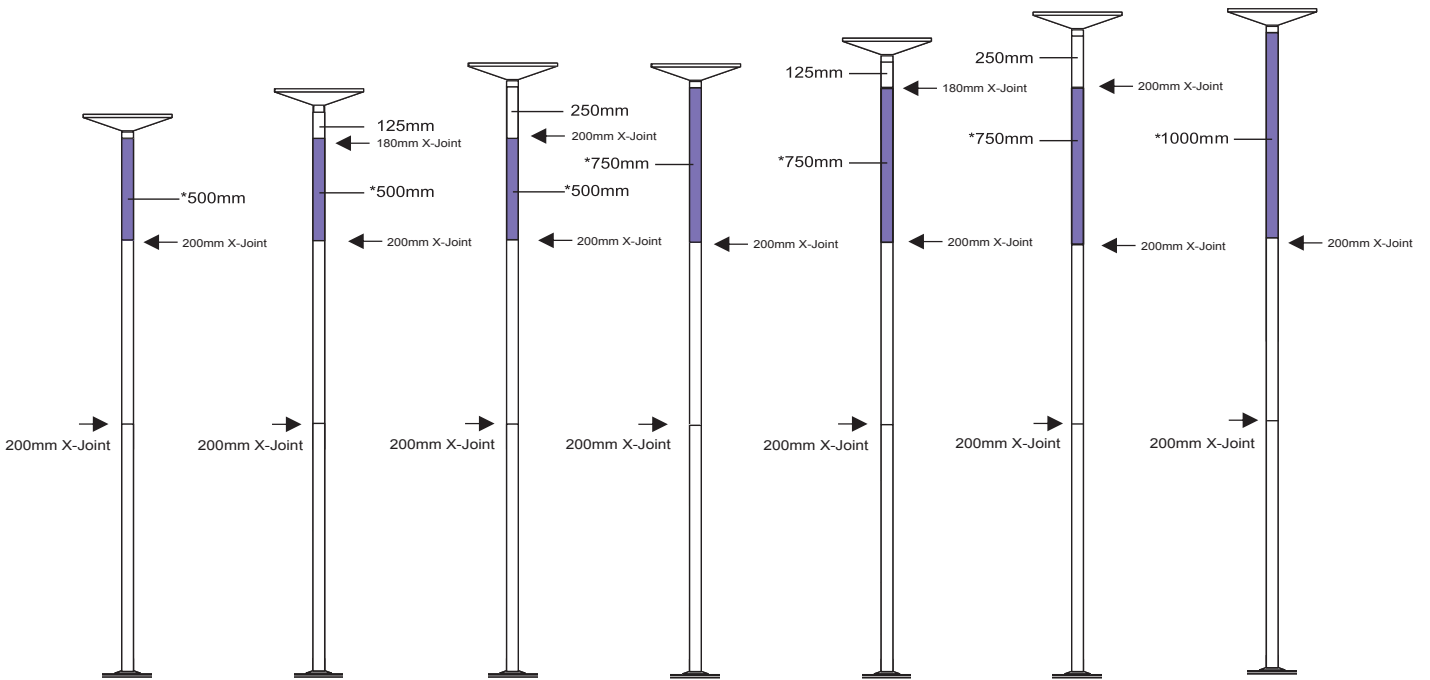

X-POLE®

LEADERS IN DANCE POLE TECHNOLOGY

2235-2375mm

88"-93.5"

7ft 4" - 7ft 9"

2360-2500mm

93"-98.5"

7ft 9" - 8ft 2"

2485-2620mm

98"-103.25"

8ft 2" - 8ft 7"

2610-2745mm

102.75"-108"

8ft 6" - 9ft

2735-2870mm
107.75"-113"

9ft - 9ft.5"

2860-2995mm
112.5"-118"

9ft.5" - 9ft.10"

2985-3120mm
117.5"-123"

9ft.10" - 10ft.3"

2985-3120mm
117.5"-123"

9ft.10" - 10ft.3"

3110-3245mm
122.5"-127.8"

10ft.3" - 10ft.7"

3235-3370mm
127.4"-132.7"

10ft.7" - 11ft

3235-3370mm
127.4"-132.7"

10ft.8" - 11ft

Size achievable with 125mm & 250mm extensions that are included with standard pole set

*With optional extension purchased separately